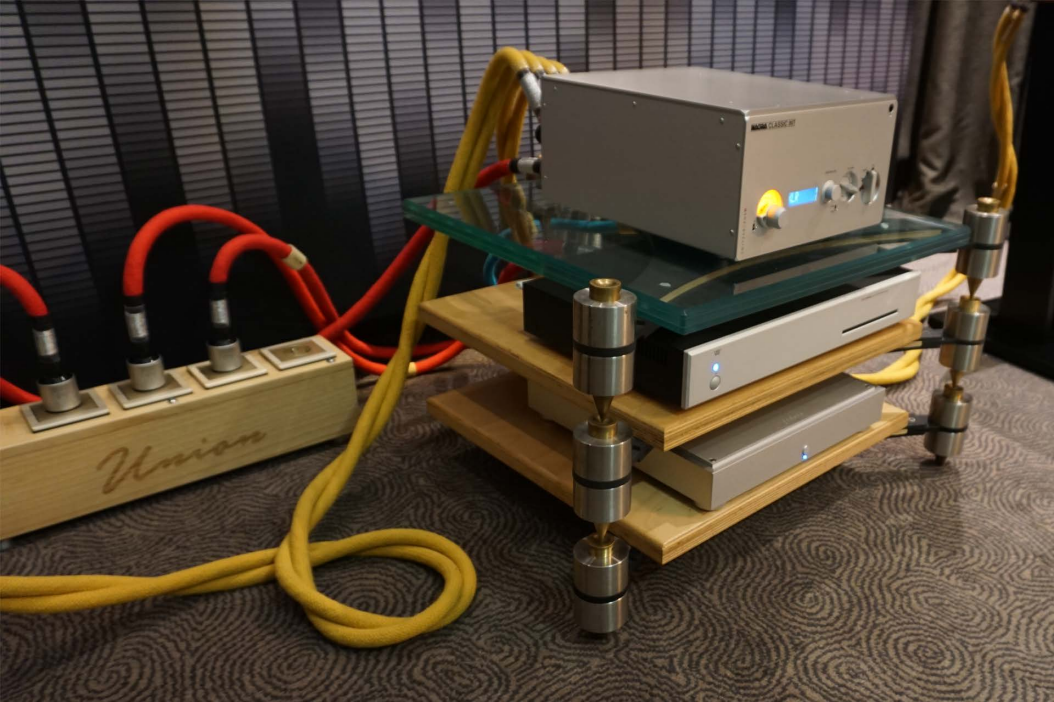

MAJIMA CLASSIC HI

Union